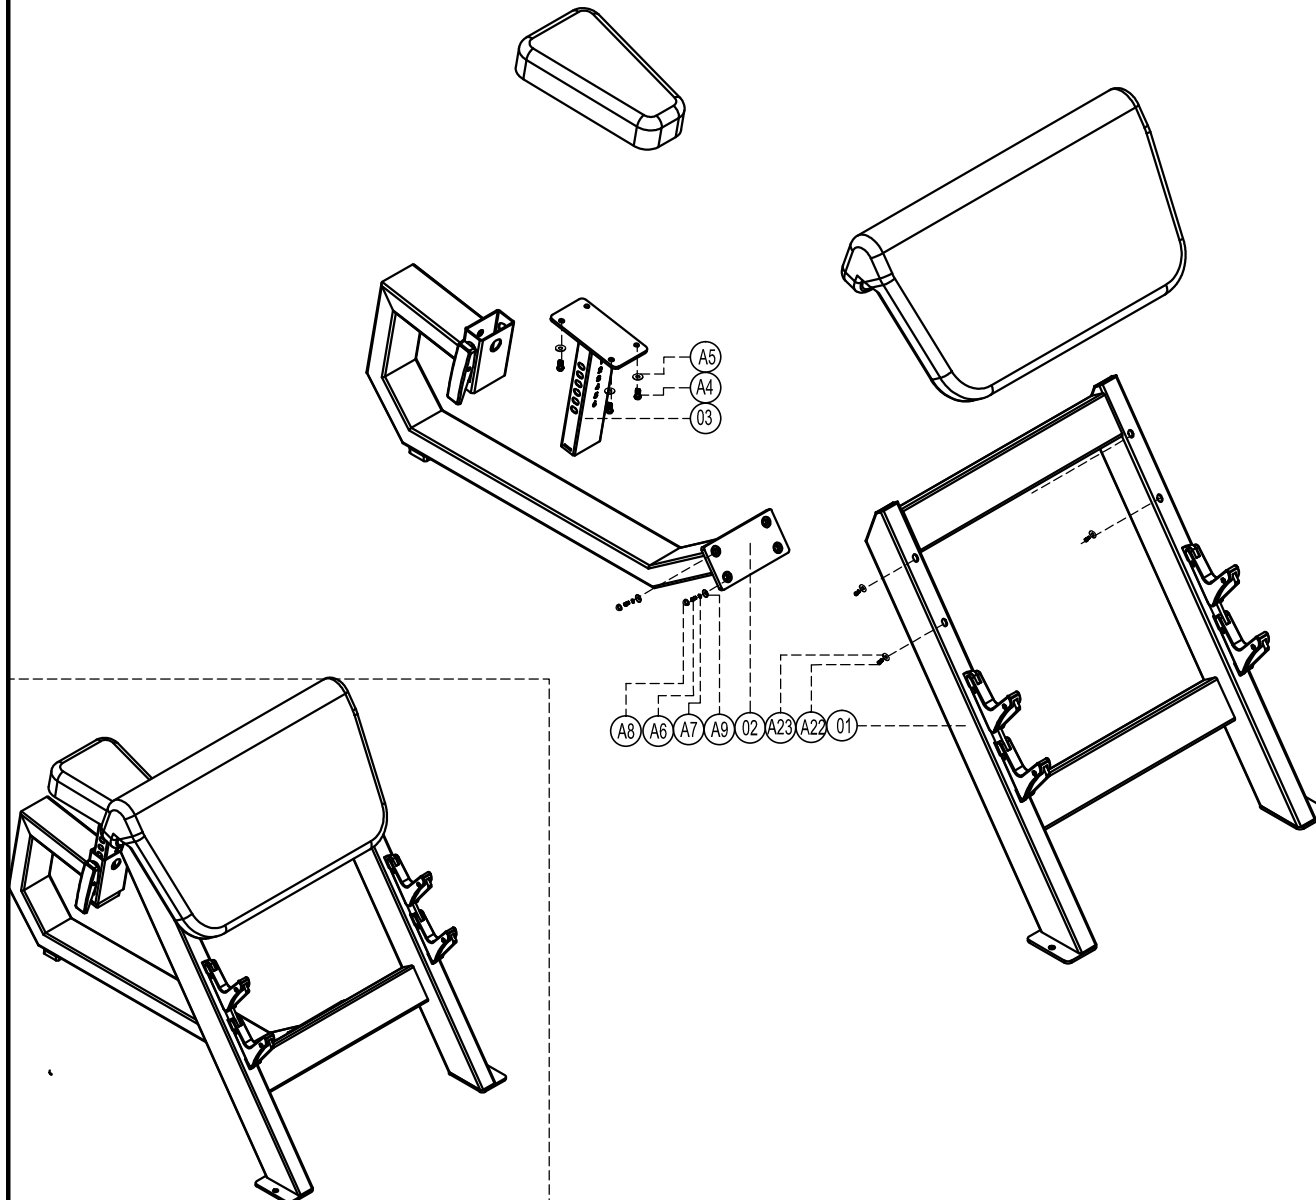

# Exploded

E3044 SEATED PREACHER CURL

please note :parts didn't demolitionde part and fast  
eners not listde on the introduction

A23	Flat washer	Φ8	4
A22	Outer hex scrw	M8*125	4
A9	Gasket	DQ003	4
A8	Scrwe cap	S208	4
A7	Spring washer	ø12	4
A6	Outer hex scsrew	M12*35	4
A5	Flat washer	Φ8	4
A4	Cup head inner hex screw	M8*35	4
03	Adjustment tube set		1
02	Bottom frame set		1
01	Door frame		1
Number	Name		Quantity