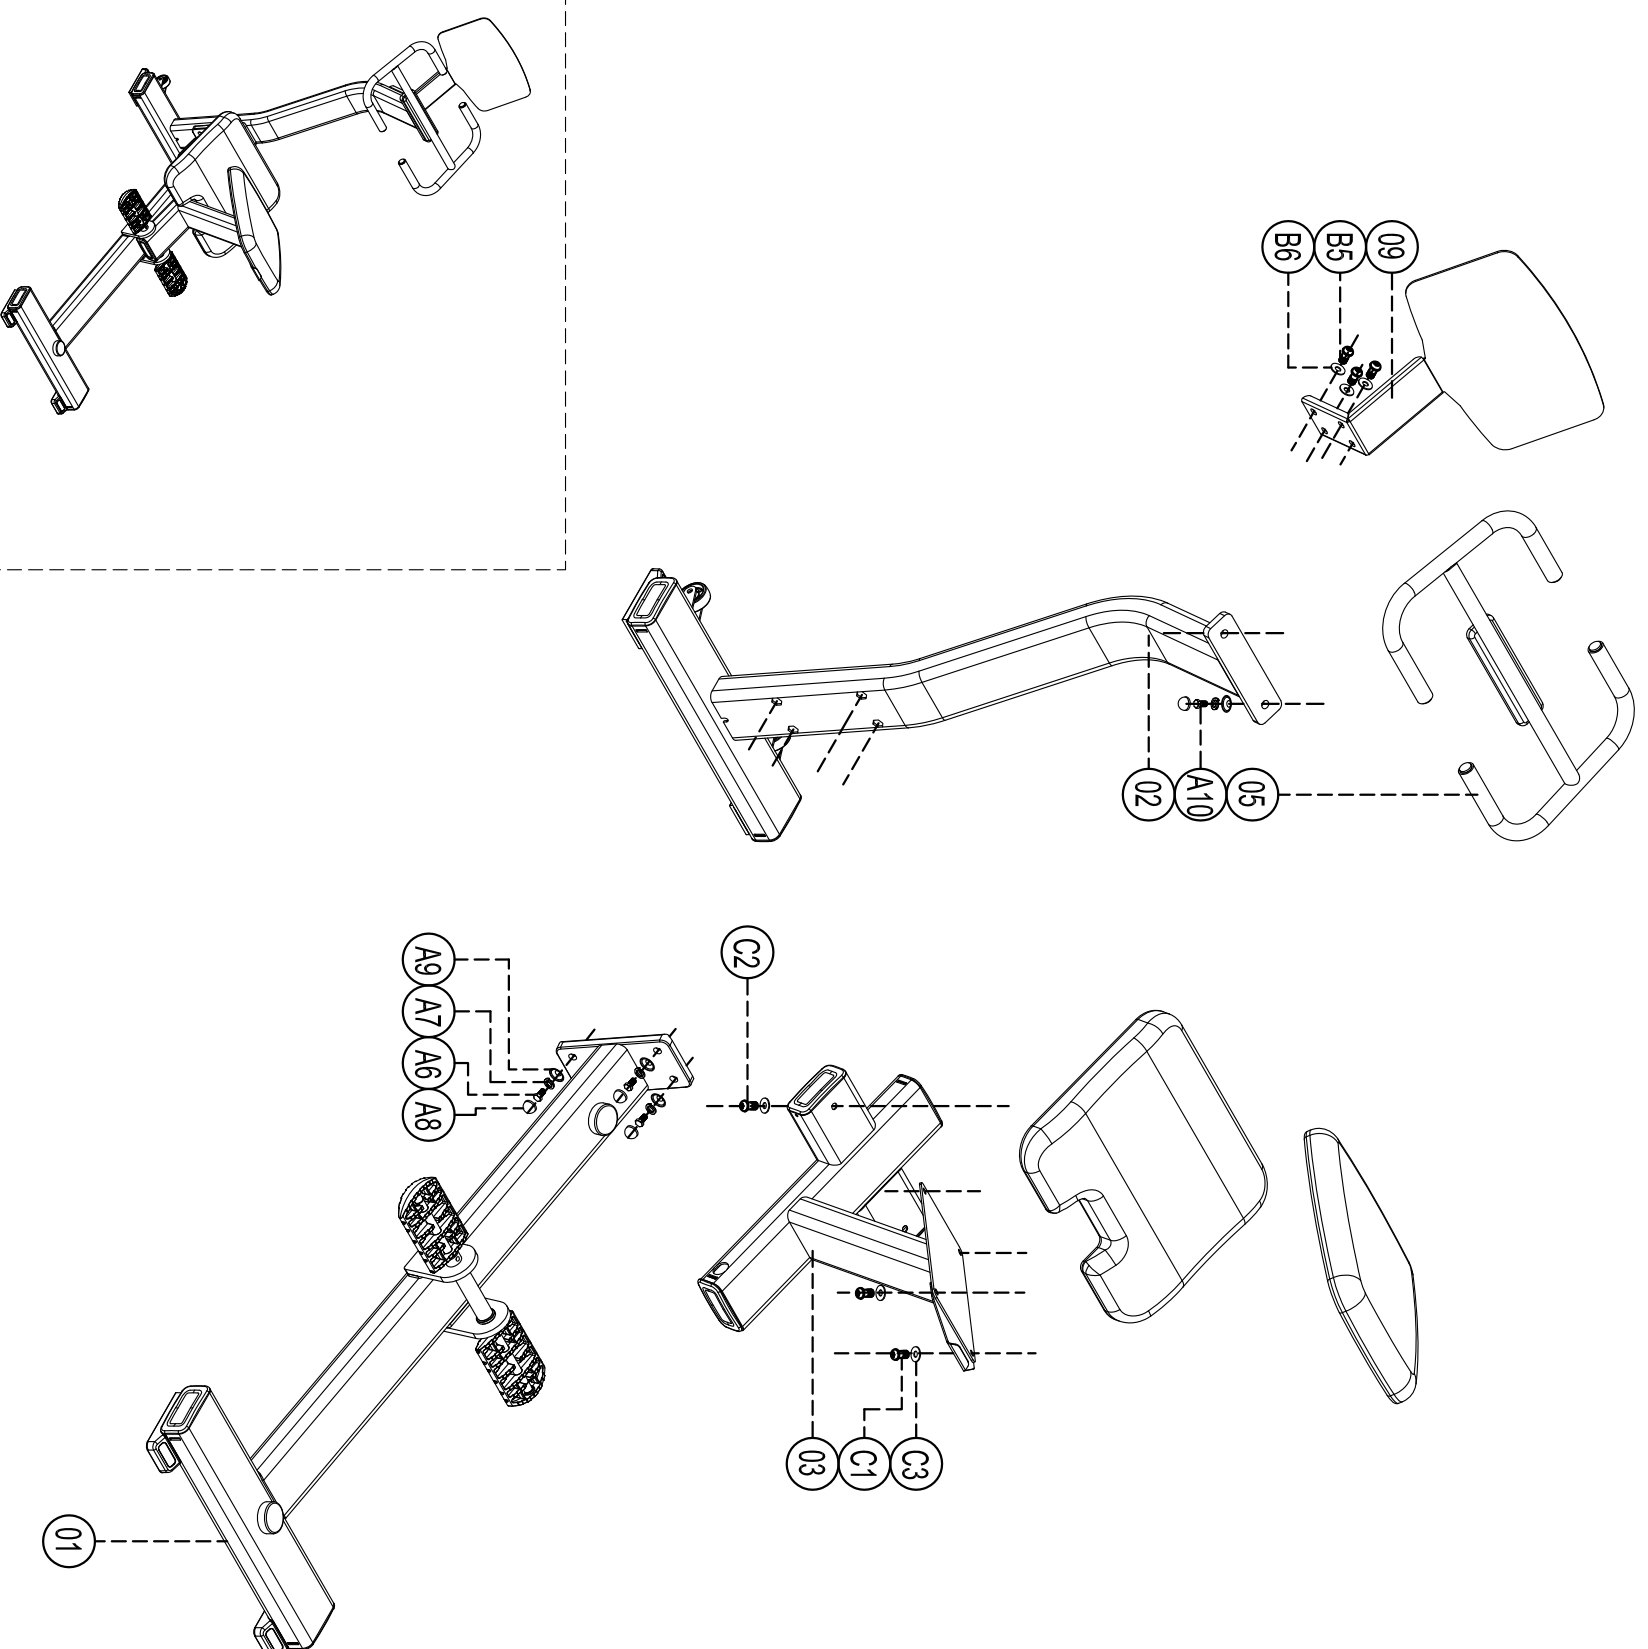

Exploded

E1071 Stretch trainer

please note :prats didn't demolitionde part and fast eners not listde on the introduction

serial number	name	quantity
01	Main frame	1
02	Upright frame set	1
03	Upholstery support	1
05	Handle set	1
09	Sign	1
A6	Outer hex screw M12*35	4
A7	Spring washer Φ12	6
A8	Screw cap S277 Φ33*16	6
A9	Gasket D0003 φ29.8*φ12*T4	6
A10	Outer hex screw M12*30	2
B5	Cup head inner hex screw M10*16	4
B6	Flat washer Φ10	4
C1	Cup head inner hex screw M8*35	4
C2	Cup head inner hex screw M8*80	2
C3	Flat washer Φ8	6