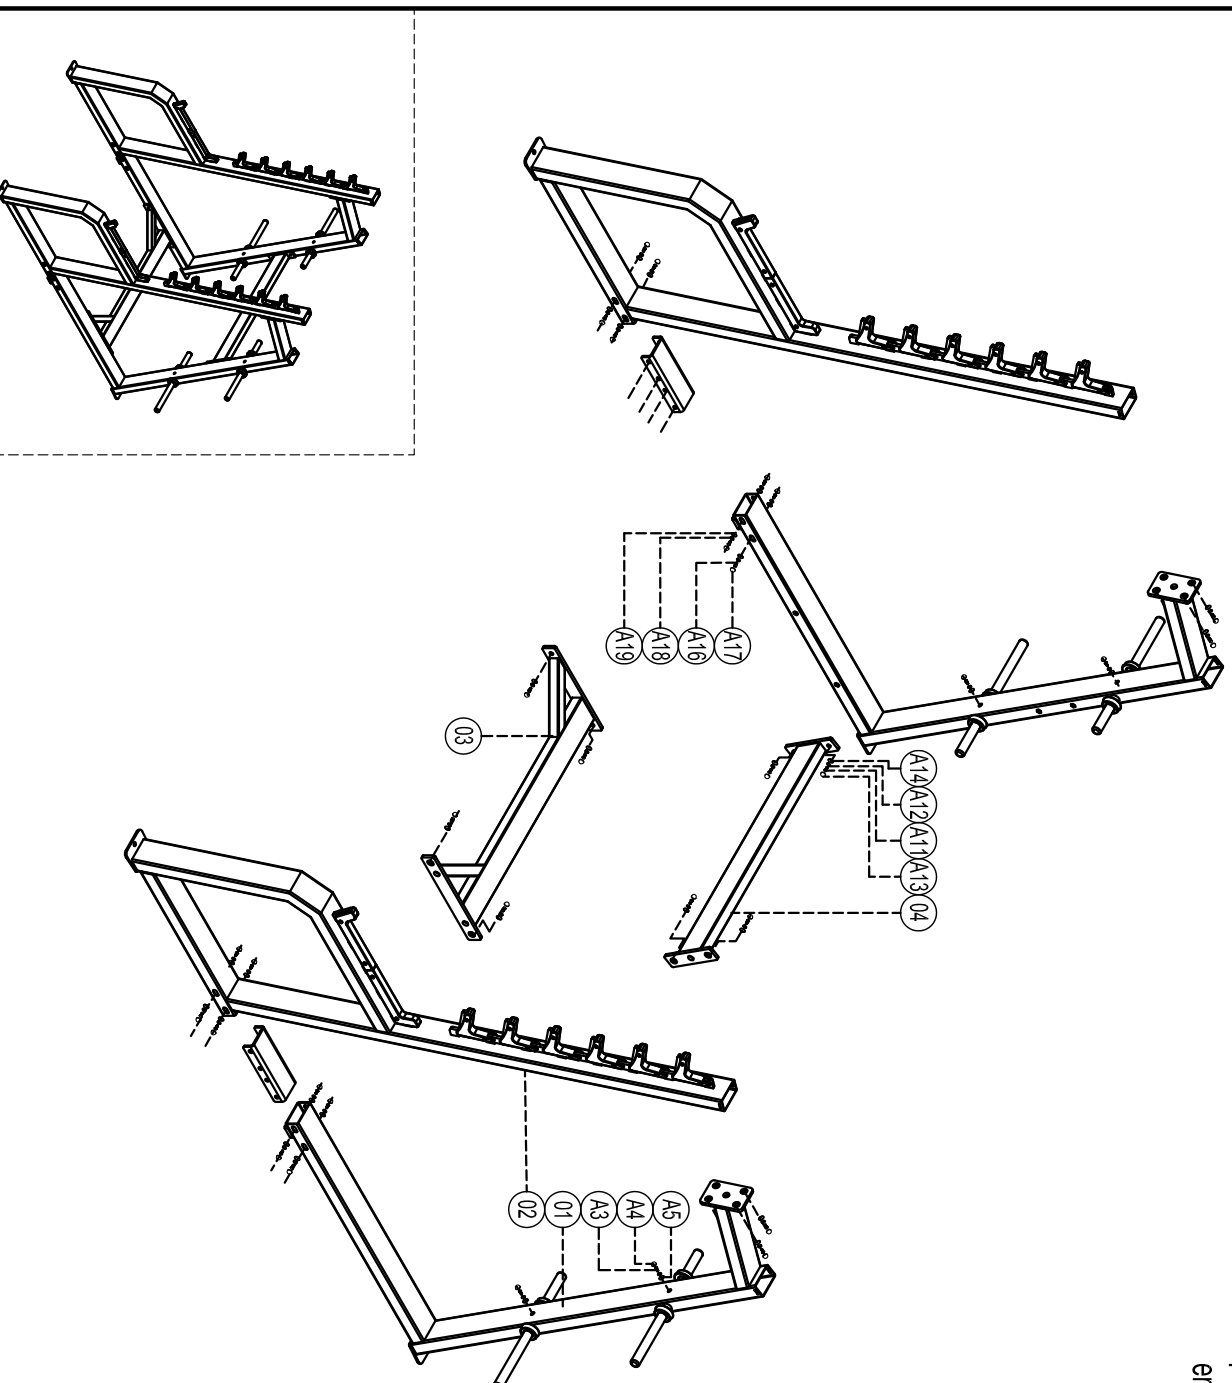

## E3050 SQUAT RACK

please note :parts didn't demollitionde part and fasteners not listde on the introduction

注: 部件上不拆卸的零部件和紧固件在明细表中未列出

A19	Gasket	DQ003	16
A18	Screw cap	S208	16
A17	Spring washer	Φ12	16
A16	Outer hex screw	M12*25	16
A14	Gasket	DQ003	16
A13	Screw cap	S208	16
A12	Spring washer	Φ12	20
A11	Outer hex screw	M12*35	16
A5	Gasket	DQ003	4
A4	Screw cap	S208	4
A3	Outer hex screw	M12*35	4
04	Connector		1
03	Bottom connector		1
02	Front main frame		2
01	Back main frame		2
序号	名称		数量