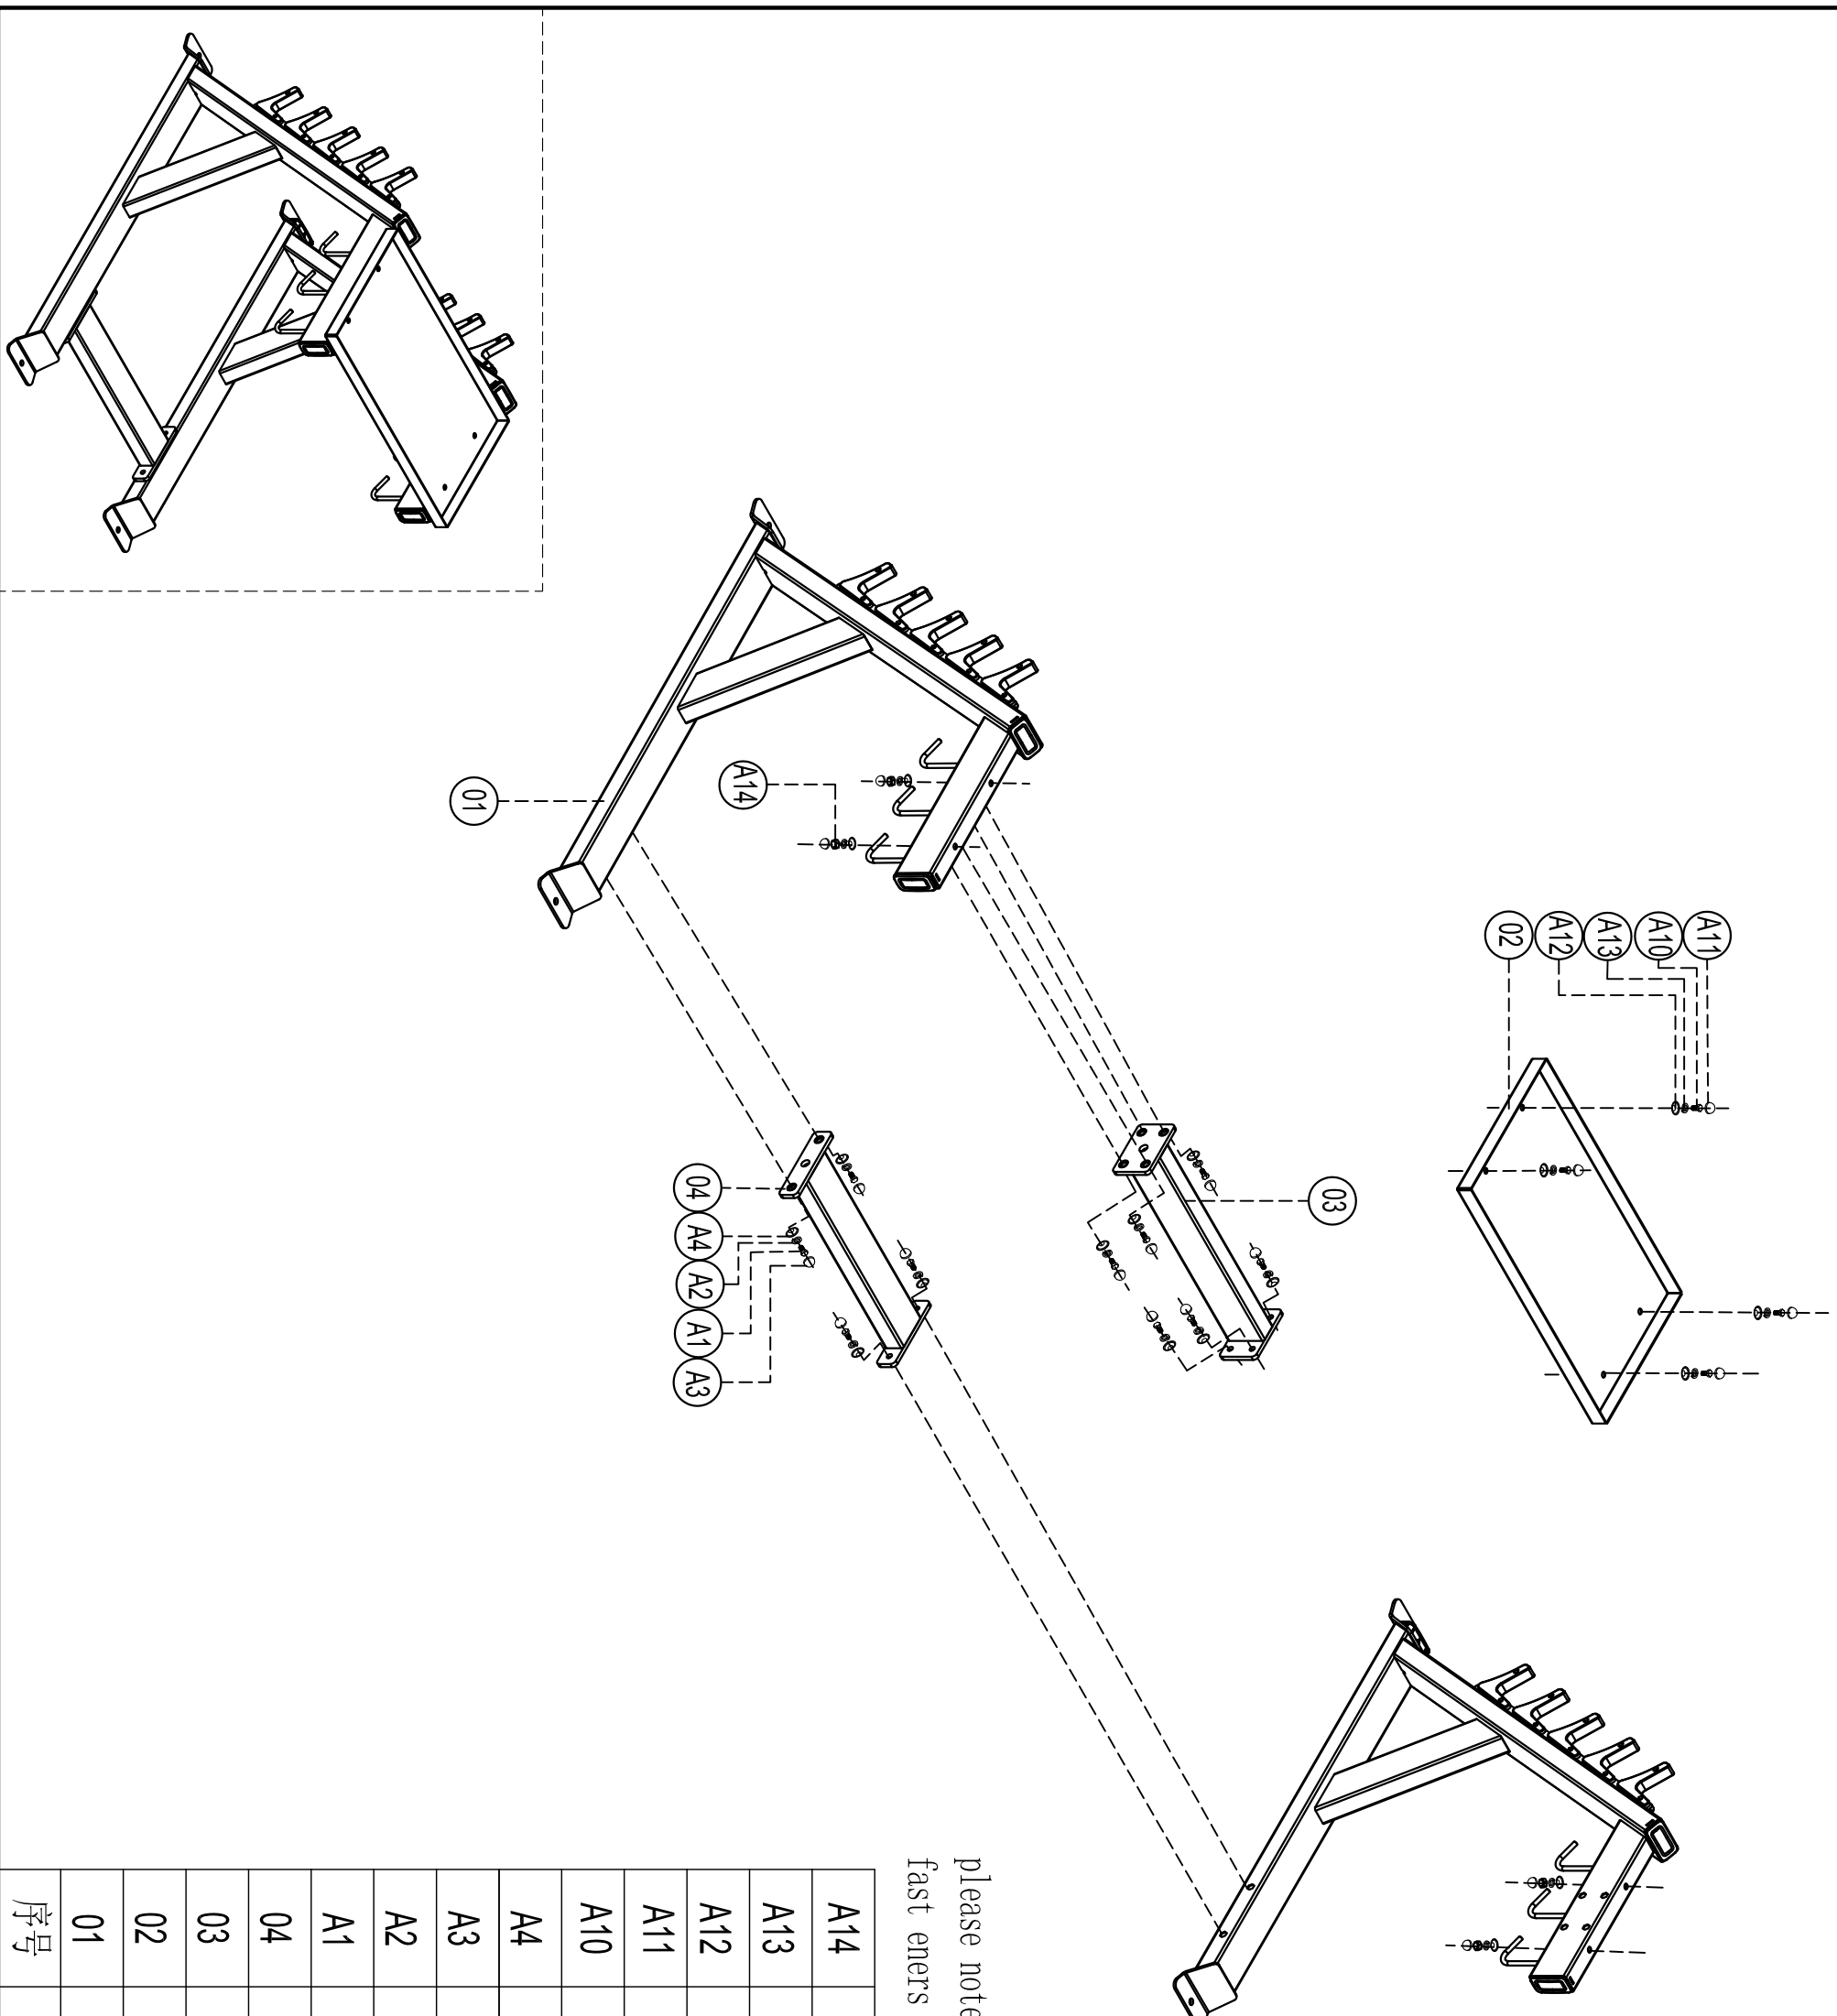

Exploded

E3053 Handle Rack

please note :parts didn't demolition part and fasteners not listed on the introduction

A14	self lock nut M12	4
A13	Gasket D0003 $\phi 12*\phi 30*T1.5$	8
A12	Spring washer $\phi 12$	8
A11	Screw cap S208	8
A10	Outer hex screw M12*120	4
A4	Gasket D0003 $\phi 12*\phi 30*T1.5$	12
A3	Screw cap S208	12
A2	Spring washer $\phi 12$	12
A1	Outer hex screw M12*35	12
04	Connector	1
03	Top Connector	1
02	Fixing board	1
01	Main frame	2
序号	名称	数量